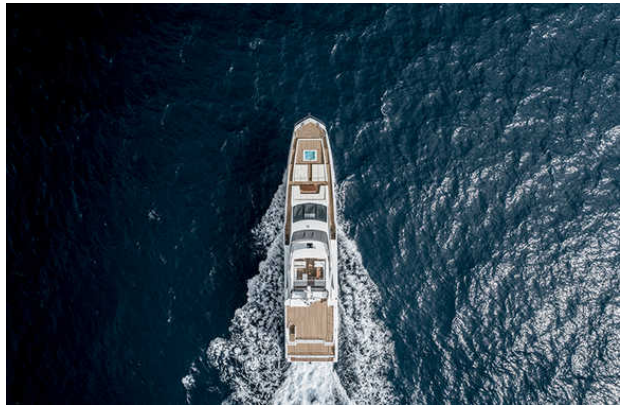

Exteriores