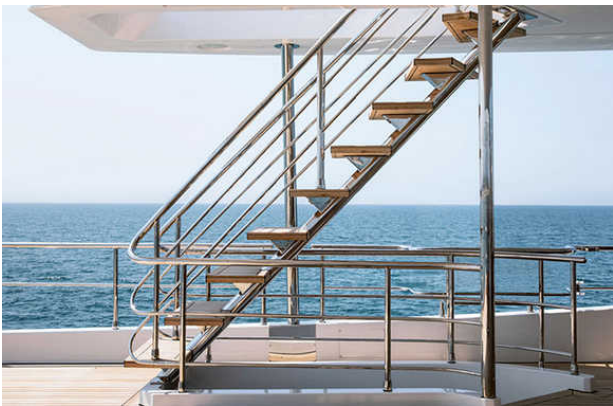

Interiores