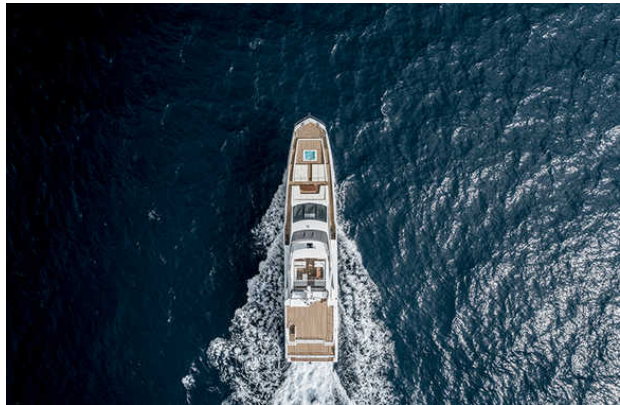

Exteriores