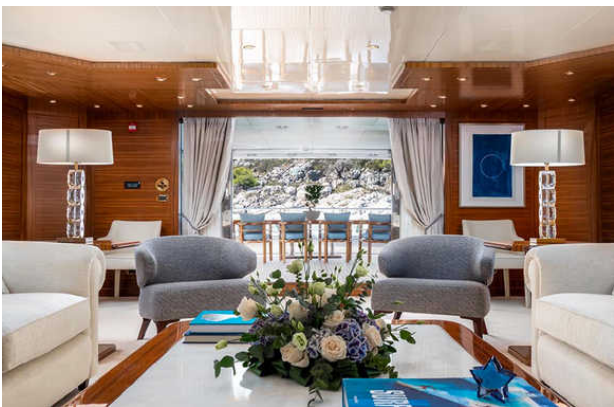

Interiores