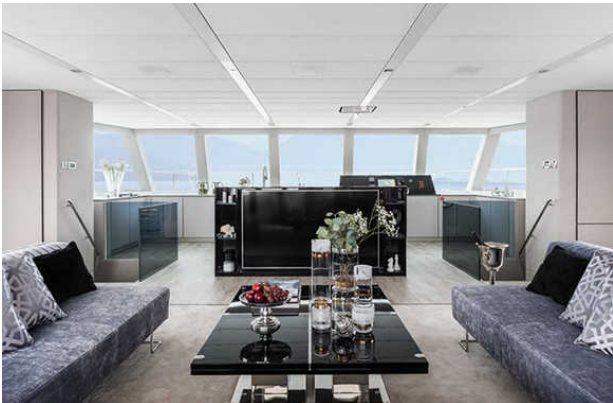

Interiores